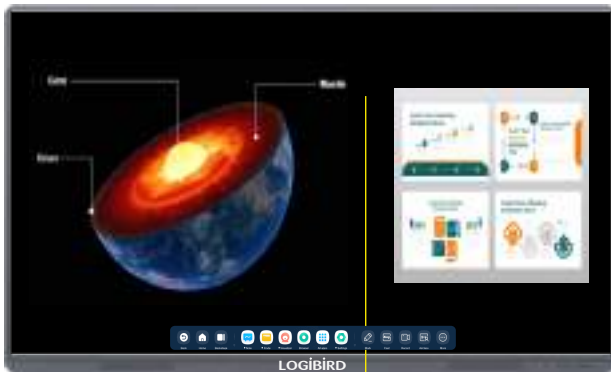

Multi-tasking

Use and interact between multiple application on the screen at the same time with advanced multi-tasking capabilities.