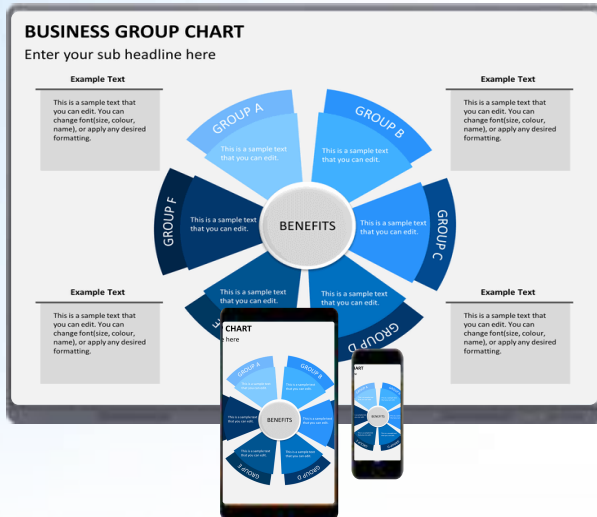

Electronic White-Board

Remote Meeting Facilities

Interactive Flat Panel

4K Interactive Touch Display | Android 13.0

logibird Interactive Flat Panel 4K Displays allow users to easily collaborate, save and share ideas in meeting rooms and classrooms with an interactive and digital experience. It includes multi-task applications for leading classrooms or meetings including whiteboard, note taking, web browser, screen sharing, recording and more.

SIZE OPTIONS

KEY FEATURES

4K Interactive Display with 20 point touch (10 for writing)

Applications to use built in system with easy Android 13.0

Wireless and Wired Networking included with Internet access and screen sharing

Notes, Research, Learning and Presentation

Bytello Class

Prepare your lessons anywhere from a web browser, then easily access it on the IFP. Bytello class integrates interactive games and multimedia tools that brings your classroom to life.

Collaboration Tools

BYTELLO SHARE (ScreenShare Pro)

Share content from Windows (two way touch), Mac, Chrome OS, Android, iOS using app or using Miracast, Chrome Cast, or Air Play.

SCREEN BROADCASTING - IFP to Devices