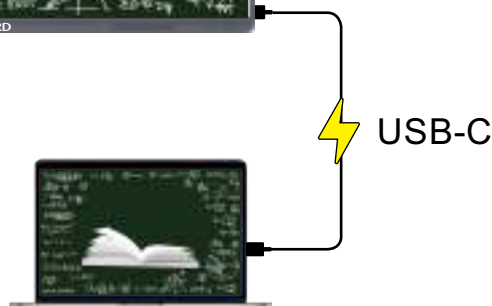

Crop

Capture and save a portion of the screen.

Connectivity with USB-C Power Delivery

Instantly transforms the IFP into a large touchscreen display for your computer or other device with just a USB-C Cable. Supports USB-C Power Delivery (PD) up to 65w and 4k Display with DP 1.4.