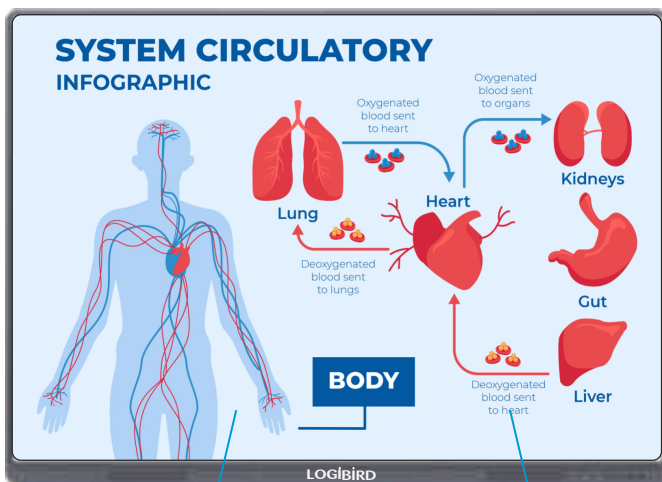

Notes, Research, Learning and Presentation

Bytello Class

Prepare your lessons anywhere from a web browser, then easily access it on the IFP. Bytello class integrates interactive games and multimedia tools that brings your classroom to life.

Collaboration Tools

BYTELLO SHARE (ScreenShare Pro)

Share content from Windows (two way touch), Mac, Chrome OS, Android, iOS using app or using Miracast, Chrome Cast, or Air Play.

SCREEN BROADCASTING - IFP to Devices