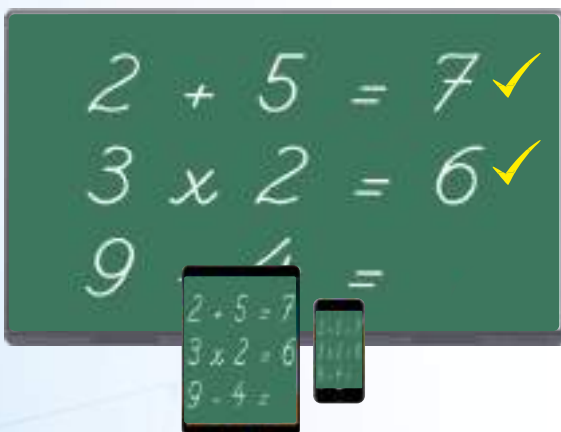

AirClass

Allows presenter to create polls, questionnaires, voting, and responses for users with any device that has a web browser.