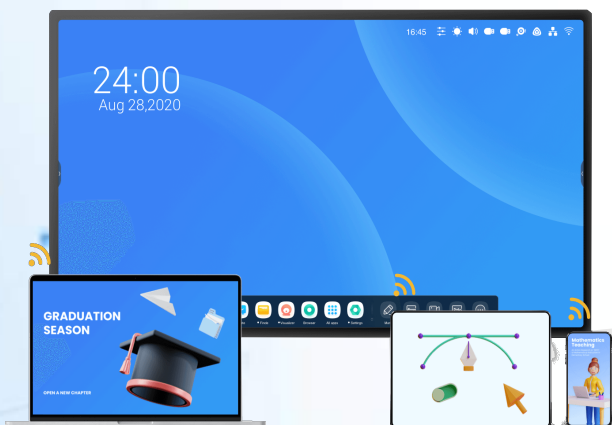

Electronic White-Board

Remote Meeting Facilities

Interactive Flat Panel

4K Interactive Touch Display | Android 13.0

logibird Interactive Flat Panel 4K Displays allow users to easily collaborate, save and share ideas in meeting rooms and classrooms with an interactive and digital experience. It includes multi-task applications for leading classrooms or meetings including whiteboard, note taking, web browser, screen sharing, recording and more.

Notes, Research, Learning and Presentation

Bytello Class

Prepare your lessons anywhere from a web browser, then easily access it on the IFP. Bytello class integrates interactive games and multimedia tools that brings your classroom to life.

Collaboration Tools

BYTELLO SHARE (ScreenShare Pro)

Share content from Windows (two way touch), Mac, Chrome OS, Android, iOS using app or using Miracast, Chrome Cast, or Air Play.

SCREEN BROADCASTING - IFP to Devices

LOGIBIRD PRO SERIES

Logibird Interactive Flat Panel 4K Displays allow users to easily collaborate save and share ideas interactively and digitally in meeting rooms and classrooms. It includes built-in applications for leading classrooms or meetings including whiteboard, notetaking web browser sharing, recording, and more.